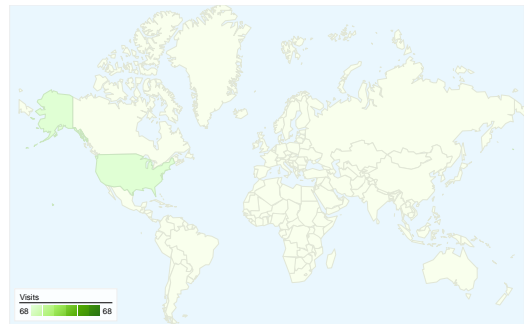

## Site Usage

**68** Visits

**42.65%** Bounce Rate

**195** Pageviews

**00:02:42** Avg. Time on Site

**2.87** Pages/Visit

**41.18%** % New Visits

## Visitors Overview

## Traffic Sources Overview

## 68 visits came from 1 countries/territories

Site Usage

<b>Visits</b> <b>68</b> % of Site Total: 100.00%	<b>Pages/Visit</b> <b>2.87</b> Site Avg: 2.87 (0.00%)	<b>Avg. Time on Site</b> <b>00:02:42</b> Site Avg: 00:02:42 (0.00%)	<b>% New Visits</b> <b>41.18%</b> Site Avg: 41.18% (0.00%)	<b>Bounce Rate</b> <b>42.65%</b> Site Avg: 42.65% (0.00%)	
Country/Territory	Visits	Pages/Visit	Avg. Time on Site	% New Visits	Bounce Rate
United States	68	2.87	00:02:42	41.18%	42.65%