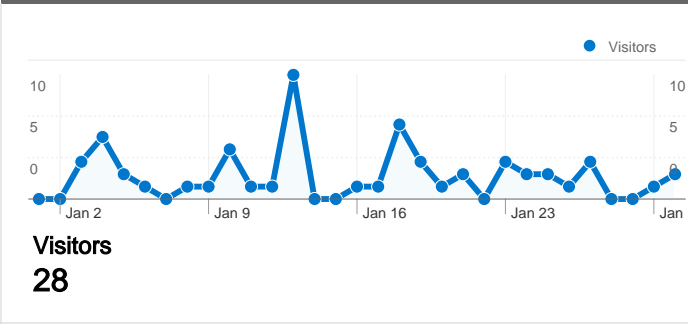

## Site Usage

**68** Visits

**42.65%** Bounce Rate

**195** Pageviews

**00:02:42** Avg. Time on Site

**2.87** Pages/Visit

**41.18%** % New Visits

## Visitors Overview

## 68 visits came from 1 countries/territories

Site Usage

<b>Visits</b> <b>68</b> % of Site Total: 100.00%	<b>Pages/Visit</b> <b>2.87</b> Site Avg: 2.87 (0.00%)	<b>Avg. Time on Site</b> <b>00:02:42</b> Site Avg: 00:02:42 (0.00%)	<b>% New Visits</b> <b>41.18%</b> Site Avg: 41.18% (0.00%)	<b>Bounce Rate</b> <b>42.65%</b> Site Avg: 42.65% (0.00%)	
Country/Territory	Visits	Pages/Visit	Avg. Time on Site	% New Visits	Bounce Rate
United States	68	2.87	00:02:42	41.18%	42.65%

**Pages on this site were viewed a total of 195 times**

 **195 Pageviews**

 **138 Unique Views**

 **42.65% Bounce Rate**