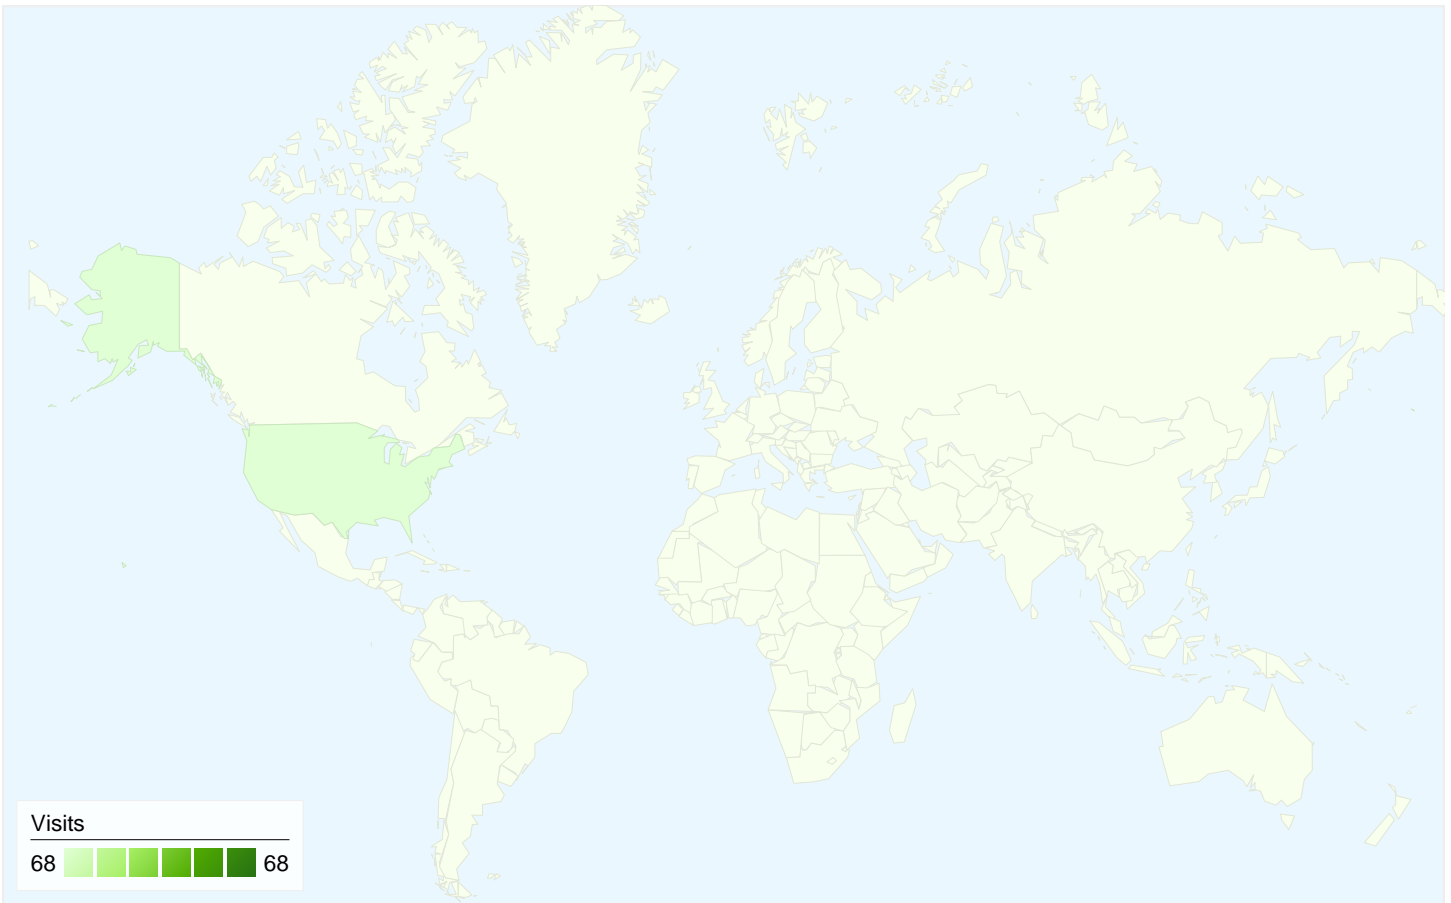

## Traffic Sources Overview

## 28 people visited this site

**68** Visits

**28** Absolute Unique Visitors

**195** Pageviews

**2.87** Average Pageviews

**00:02:42** Time on Site

**42.65%** Bounce Rate

**41.18%** New Visits

## 68 visits came from 1 countries/territories

Site Usage

<b>Visits</b> <b>68</b> % of Site Total: 100.00%	<b>Pages/Visit</b> <b>2.87</b> Site Avg: 2.87 (0.00%)	<b>Avg. Time on Site</b> <b>00:02:42</b> Site Avg: 00:02:42 (0.00%)	<b>% New Visits</b> <b>41.18%</b> Site Avg: 41.18% (0.00%)	<b>Bounce Rate</b> <b>42.65%</b> Site Avg: 42.65% (0.00%)	
Country/Territory	Visits	Pages/Visit	Avg. Time on Site	% New Visits	Bounce Rate
United States	68	2.87	00:02:42	41.18%	42.65%